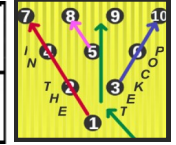

# '2017 ANNUAL REPORT

X	X	X	X	X	X	X	X	X	X	X	X	X
T	H	E	130	100	100	G	200	A	M	3E		

Spare Column In the Pocket

Strikeholders,

This is the second annual report for Josh Hyde Bowling! First and foremost I shot my first 300 game! It was not sanctioned but I at least have a 300 game. I worked on an instructional manual guide to help bowlers with their game from the beginners to the advanced. On the back of the report you will see my awards and what I have done through the Josh Hyde Bowling Company. I went and saw maybe the best step ladder tournament in my bowling fan career, with Pete Weber, Norm Duke, Amleto Monaceli, Parker Bohn III, and Walter Ray Williams JR. It was my 106th PBA Tournament that I have attended. At this tournament Pete Weber finally won his 100 combined PBA Tour Title. It was a great year in bowling for me. JoshHydeBowling.com had added amateur tournament on the 300 game. Earlier in the year I had tried to put my PBA Major Media Guide online and then my website crashed. This was the second media guide that I had done. Additionally I am getting to go the 60th anniversary championship in Indianapolis, which I have raised nearly \$1,500.00 to do so. Josh Hyde bowling will be innovating a new concept on bowling tournament reporting.